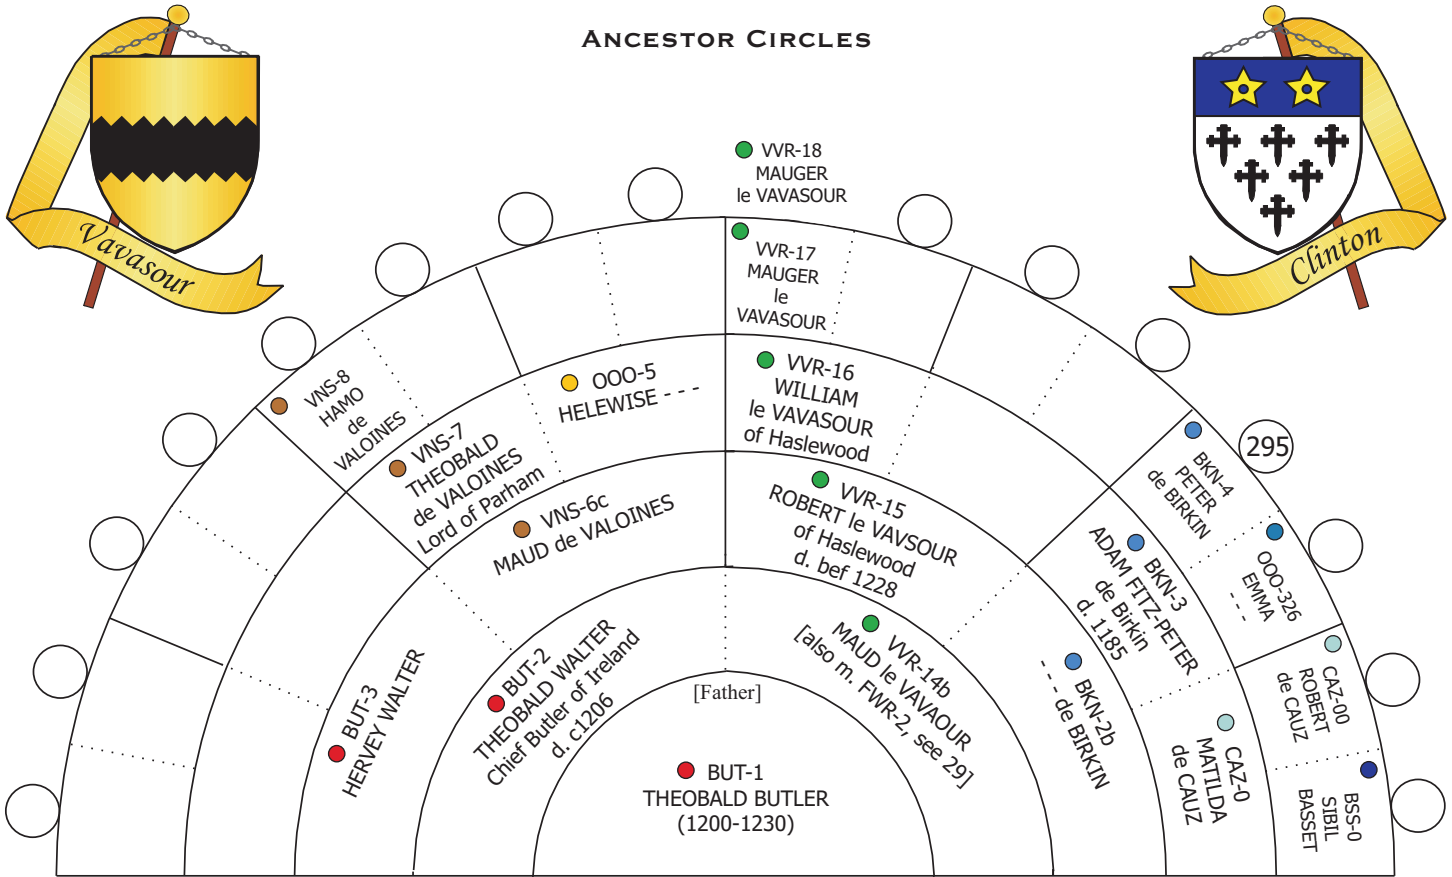

ANCESTOR CIRCLES

Great Great Grandparents Great Great Grandparents Great Grandparents Grandparents Grandparents Great Grandparents Great Grandparents Great Great Grandparents Great Great Grandparents

VRD-4a JOHN de VERDON d. 1274 VRD-4b MAUDE de VERDON d. 1283
 see Charts 283, 376 see Chart 19

BUTLER

Father's Family Name

VERDON

Mother's Family Name

CHART NO **59**