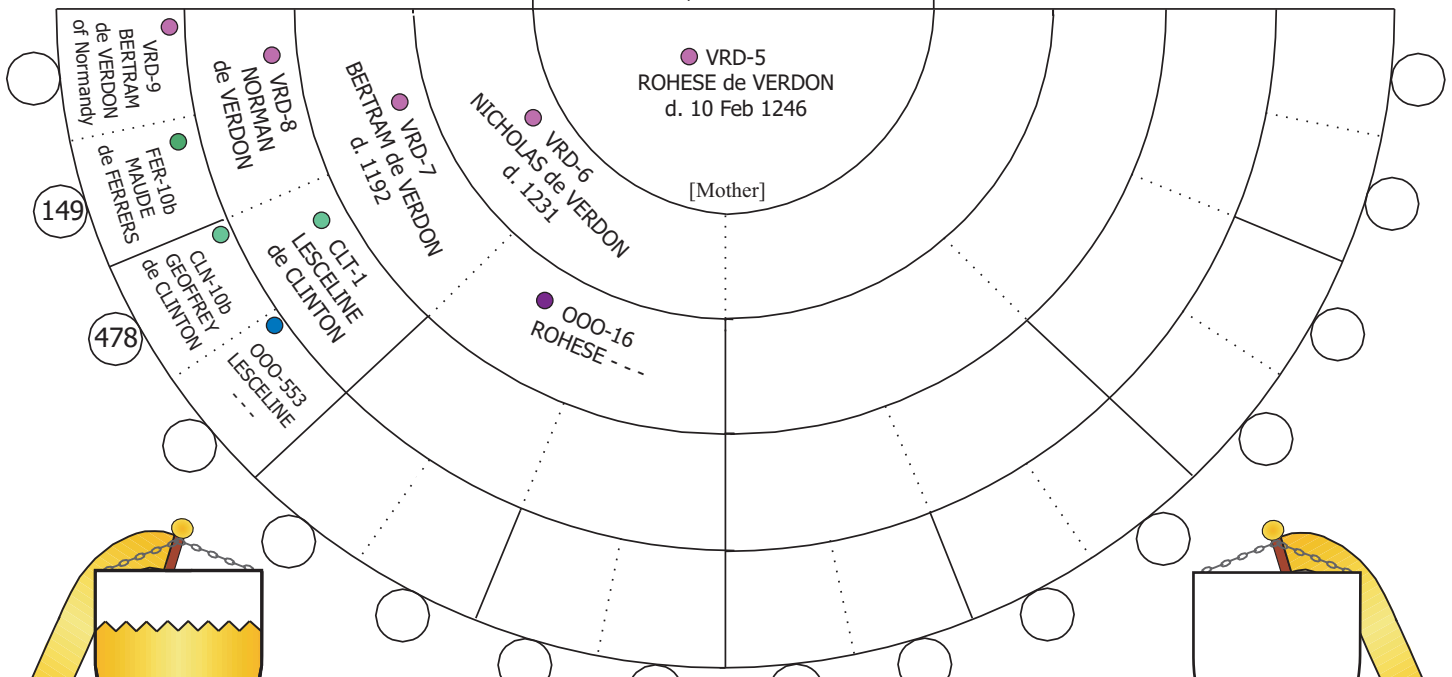

ANCESTOR CIRCLES

Great Great Grandparents Great Great Grandparents Great Grandparents Grandparents Grandparents Great Grandparents Great Grandparents Great Great Grandparents Great Great Grandparents

VRD-4a JOHN de VERDON d. 1274 VRD-4b MAUDE de VERDON d. 1283
 see Charts 283, 376 see Chart 19

BUTLER

Father's Family Name

VERDON

Mother's Family Name

CHART NO **59**