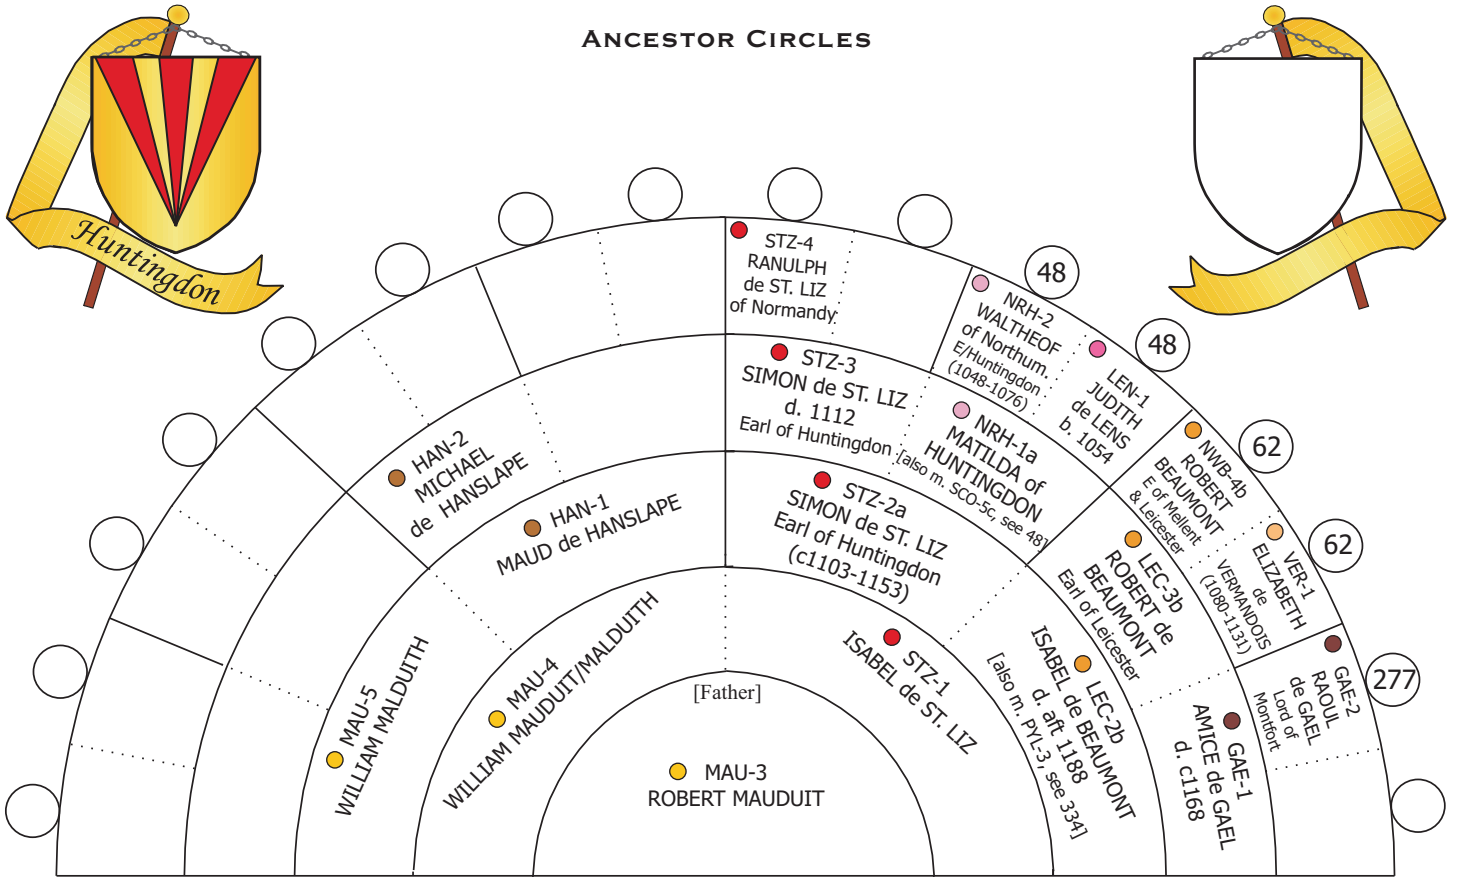

ANCESTOR CIRCLES

Great Great Grandparents Great Great Grandparents Great Grandparents Grandparents [Father] Grandparents Great Grandparents Great Great Grandparents Great Great Grandparents

MAU-3 ROBERT MAUDUIT

MAU-2 WILLIAM MAUDUIT (1196-1257)

see Charts 27, 319

BST-9 THURSTAN BASSET of Normandy b. 1030

BST-8 RALPH BASSET (1050-1120)

BUC-1 ROBERT de BUCI

MAUDUIT
Father's Family Name

BASSET
Mother's Family Name

CHART NO **69**