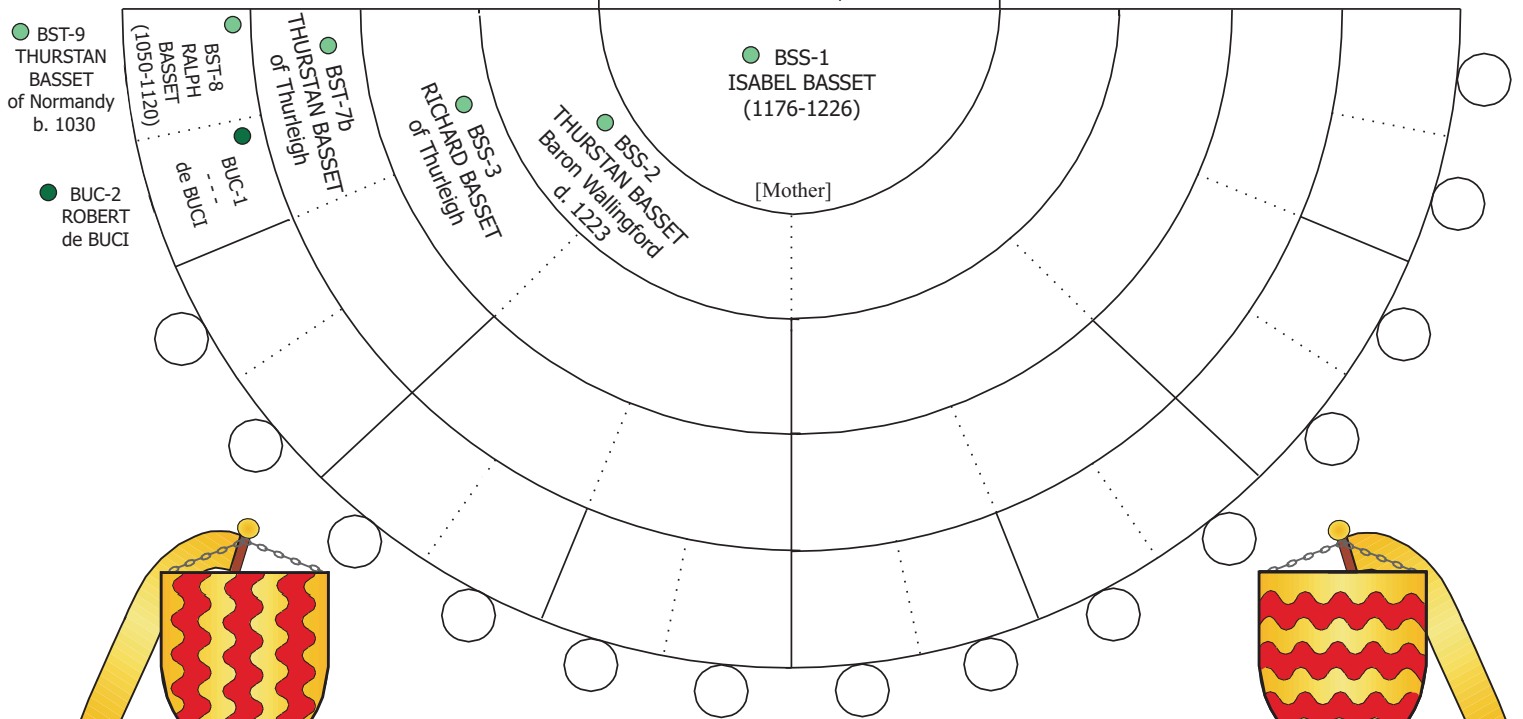

ANCESTOR CIRCLES

Great Great Grandparents Great Great Grandparents Great Grandparents Grandparents [Father] Grandparents Great Grandparents Great Great Grandparents Great Great Grandparents

MAU-3 ROBERT MAUDUIT

MAU-2 WILLIAM MAUDUIT (1196-1257)

see Charts 27, 319

BST-9 THURSTAN BASSET of Normandy b. 1030

BST-8 RALPH BASSET (1050-1120)

BUC-1 ROBERT de BUCI

MAUDUIT
Father's Family Name

BASSET
Mother's Family Name

CHART NO **69**