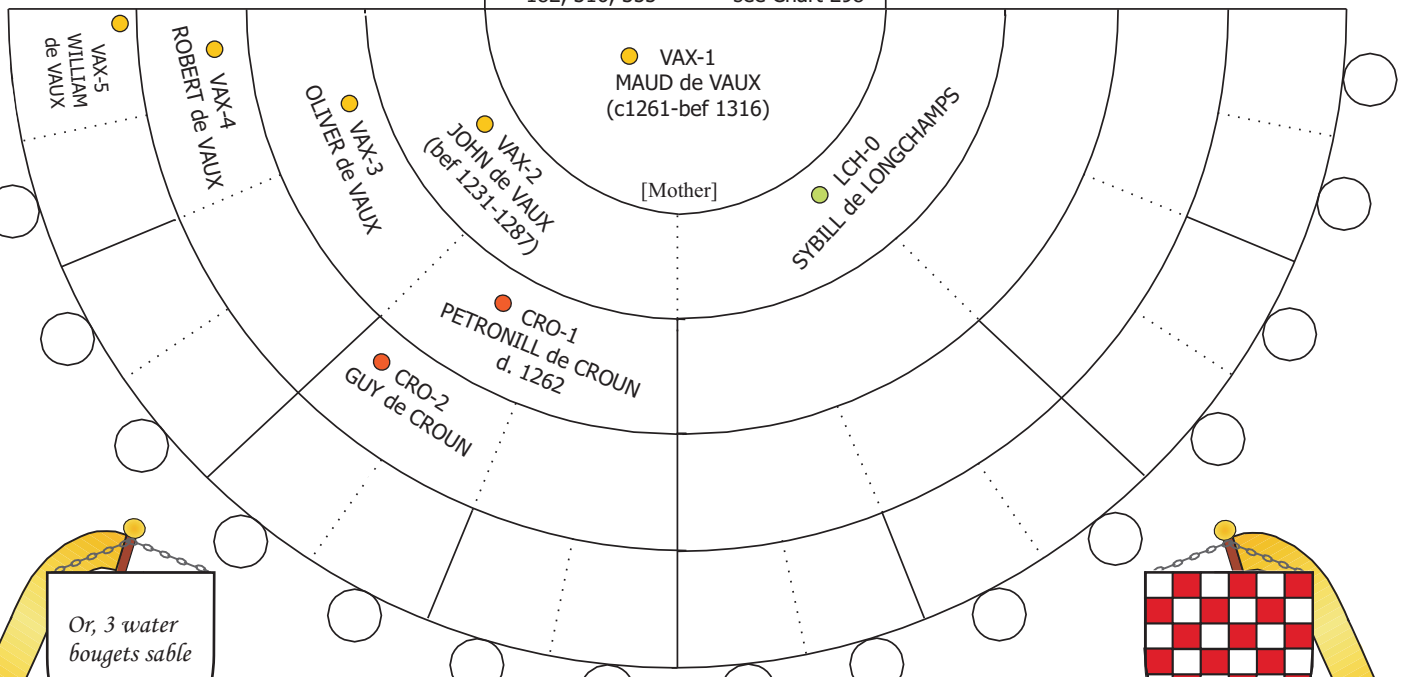

ANCESTOR CIRCLES

Great Great Grandparents Great Great Grandparents Great Grandparents Grandparents Grandparents Great Grandparents Great Great Grandparents Great Great Grandparents

see Charts 179, 182, 316, 355 see Chart 298

- OOO-55 AGNES
- m.
- VAX-6 ROBERT de VAUX
- |
- VAX-7 FULCO de VAUX

**ROS of
HAMLAKE**
 Father's Family Name

VAUX
 Mother's Family Name