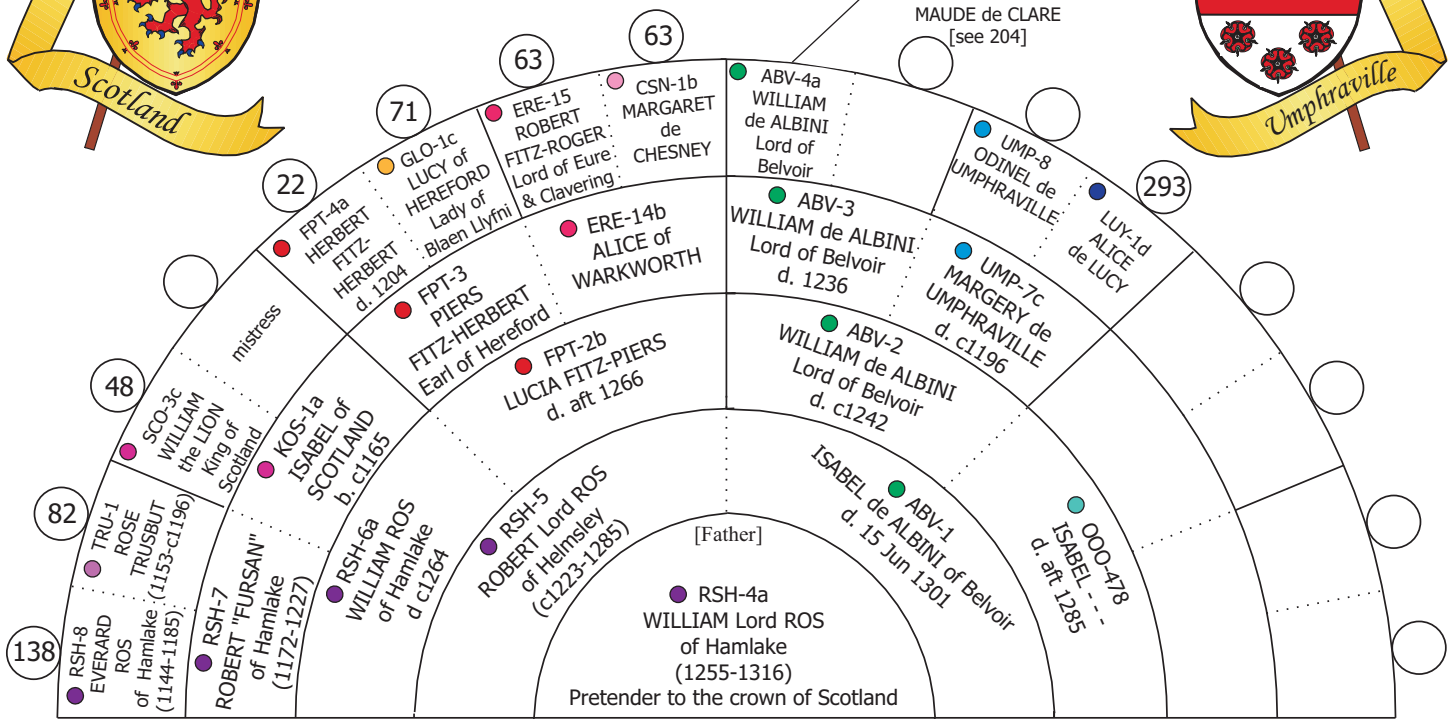

ANCESTOR CIRCLES

Great Great Grandparents Great Great Grandparents Great Grandparents Grandparents Grandparents Great Grandparents Great Great Grandparents Great Great Grandparents

see Charts 179, 182, 316, 355 see Chart 298

- OOO-55 AGNES
- m.
- VAX-6 ROBERT de VAUX
- |
- VAX-7 FULCO de VAUX

**ROS of
HAMLAKE**
 Father's Family Name

VAUX
 Mother's Family Name