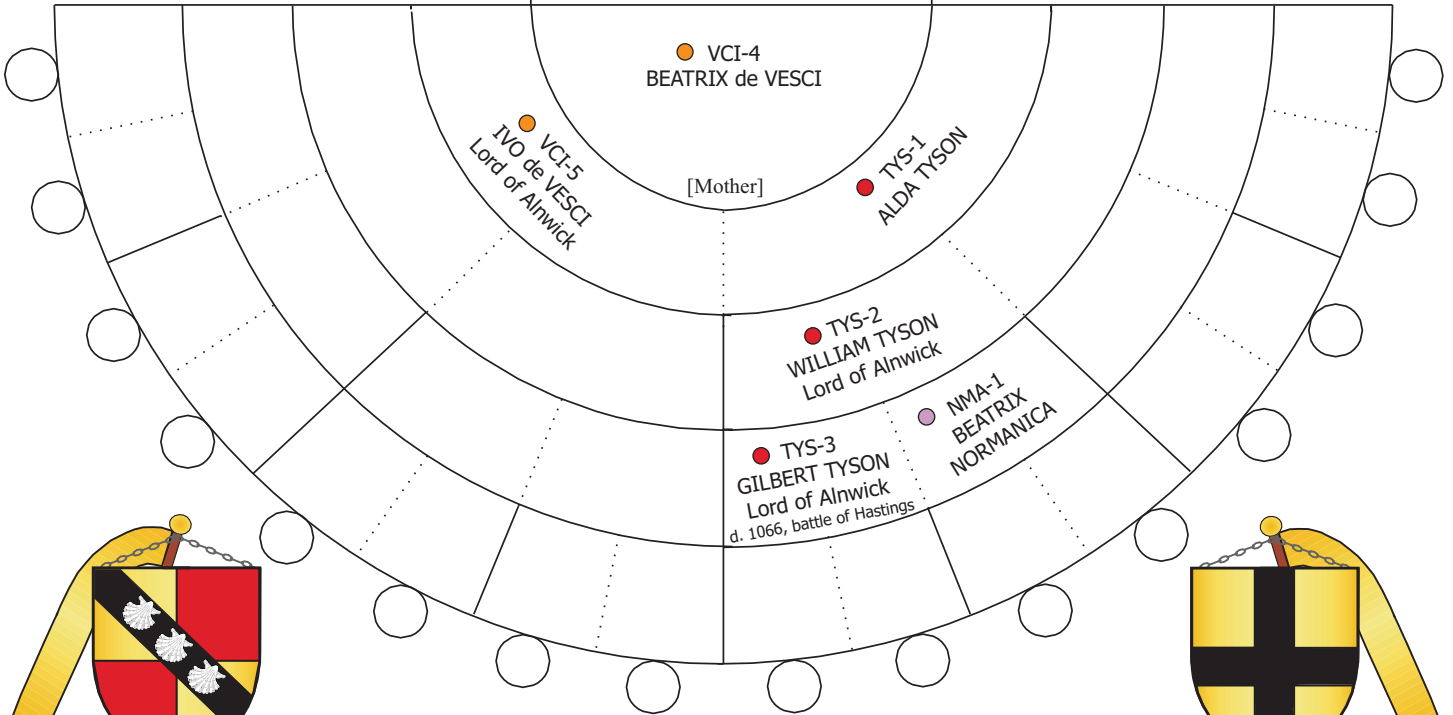

ANCESTOR CIRCLES

Great Great Grandparents

Great Great Grandparents

Great Grandparents

Grandparents

VCI-3
WILLIAM FITZ-EUSTACE
Lord Vesci
d. c.1181

Grandparents

Great Grandparents

Great Great Grandparents

Great Great Grandparents

see Charts 26, 85

de EURE

Father's Family Name

de VESCI

Mother's Family Name

CHART NO 86