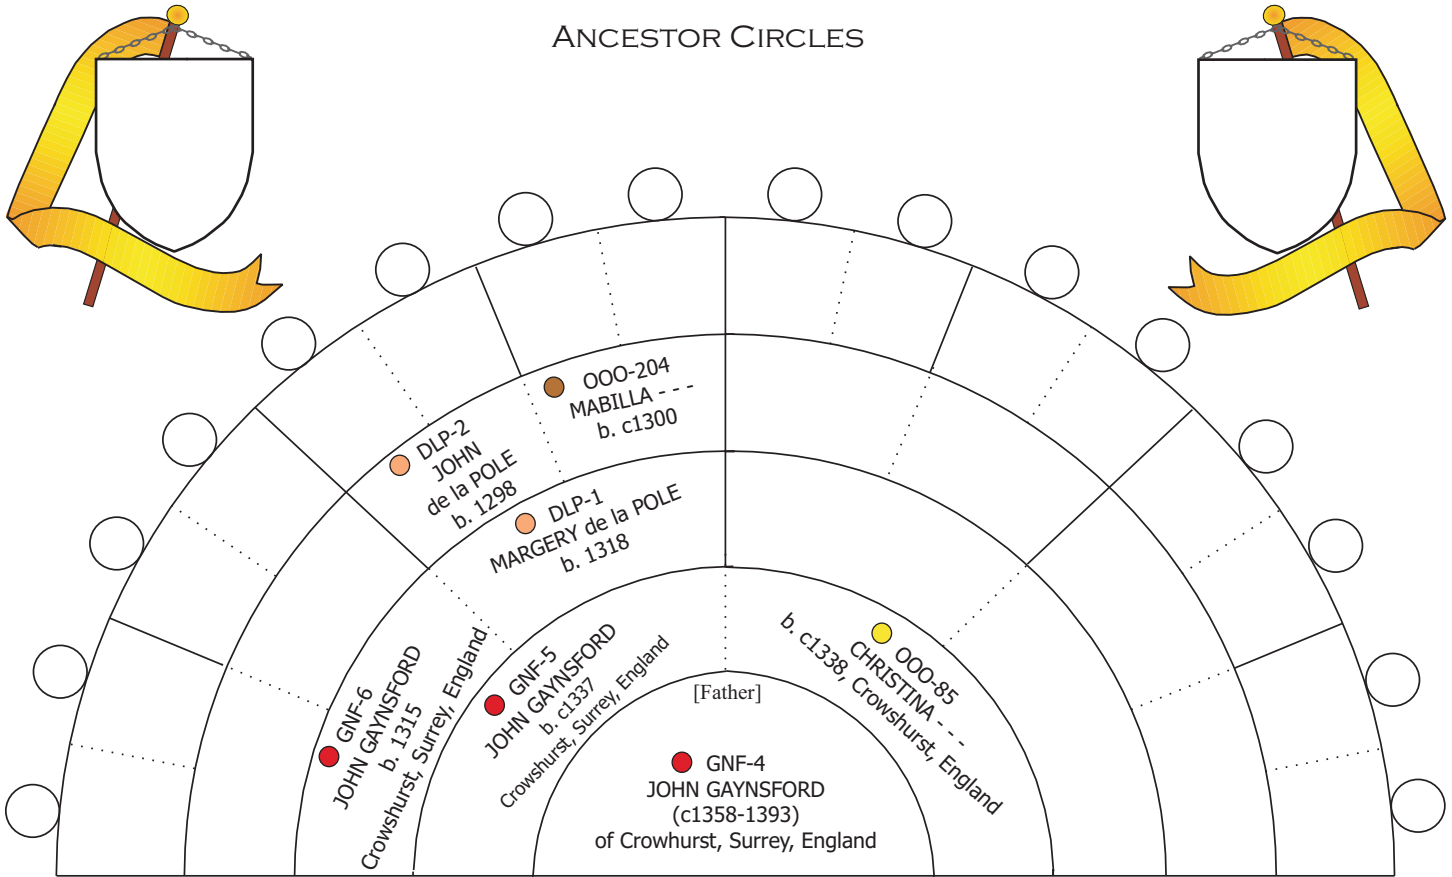

Kathleen Wagner

ANCESTOR CIRCLES

see chart 7 where Robert Hungerford is in the center.

see chart 6 where Margaret Botreaux is in the center.

see the next chart where John Gaynsford is in the center.

Great Great Grandparents Great Great Grandparents Great Grandparents Grandparents Grandparents Great Grandparents Great Grandparents Great Great Grandparents Great Great Grandparents

see Chart 153

KIRTON

Father's Family Name

OFFLEY

Mother's Family Name

CHART NO 4

ANCESTOR CIRCLES

Great Great Grandparents Great Great Grandparents Great Grandparents Grandparents [Father] Grandparents Great Grandparents Great Great Grandparents Great Great Grandparents

GNF-3 JOHN GAYNSFORD (1394-1450) see Chart 4

GAYNSFORD
Father's Family Name

CHART NO 5

Mother's Family Name

ANCESTOR CIRCLES

- BTX-9 REYNOLD de BOTREAUX d. 1273
- BTX-8 WILLIAM de BOTREAUX d. 1302 m.
- CPN-3b DIONISIA de CHAMPERNON [see 185]
- BTX-7 WILLIAM de BOTREAUX d. c.1342

Grandparents

Great Grandparents

Great Great Grandparents

Great Great Grandparents

HGF-2 ROBERT HUNGERFORD
d. 14 May 1459

see Chart 4

ENG-9d RICHARD Earl of Cornwall [see 27] + mistress

HUNGERFORD