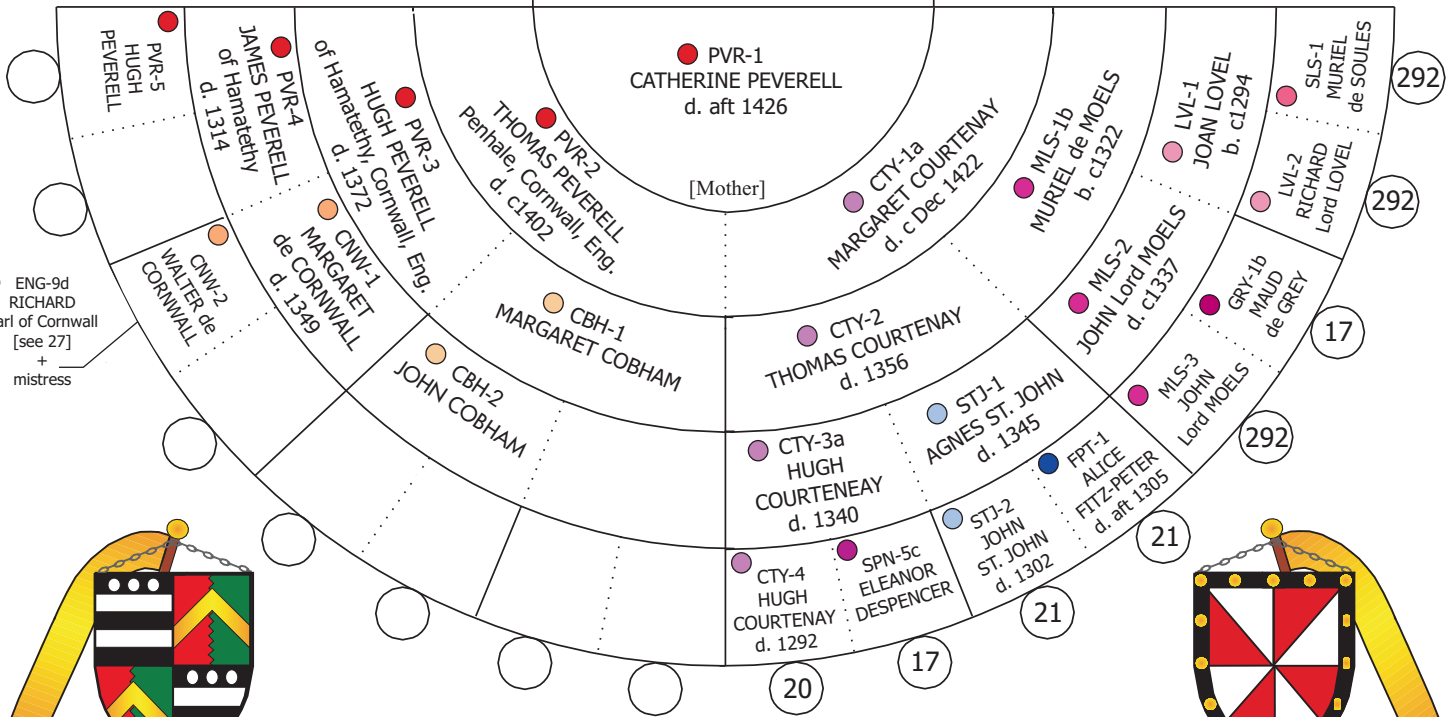

Great Great Grandparents Great Grandparents Great Grandparents Grandparents Grandparents Great Grandparents Great Grandparents Great Grandparents Great Grandparents

see Chart 4

BOTREAUX

Father's Family Name

BEAUMONT

Mother's Family Name

CHART NO 6

ANCESTOR CIRCLES

Great Great Grandparents

Great Great Grandparents

Great Grandparents

Grandparents

Grandparents

Great Grandparents

Great Great Grandparents

Great Great Grandparents

HGF-2 ROBERT HUNGERFORD
d. 14 May 1459

see Chart 4

ENG-9d RICHARD Earl of Cornwall [see 27] + mistress

HUNGERFORD

Father's Family Name

PEVERELL

Mother's Family Name

CHART NO 7