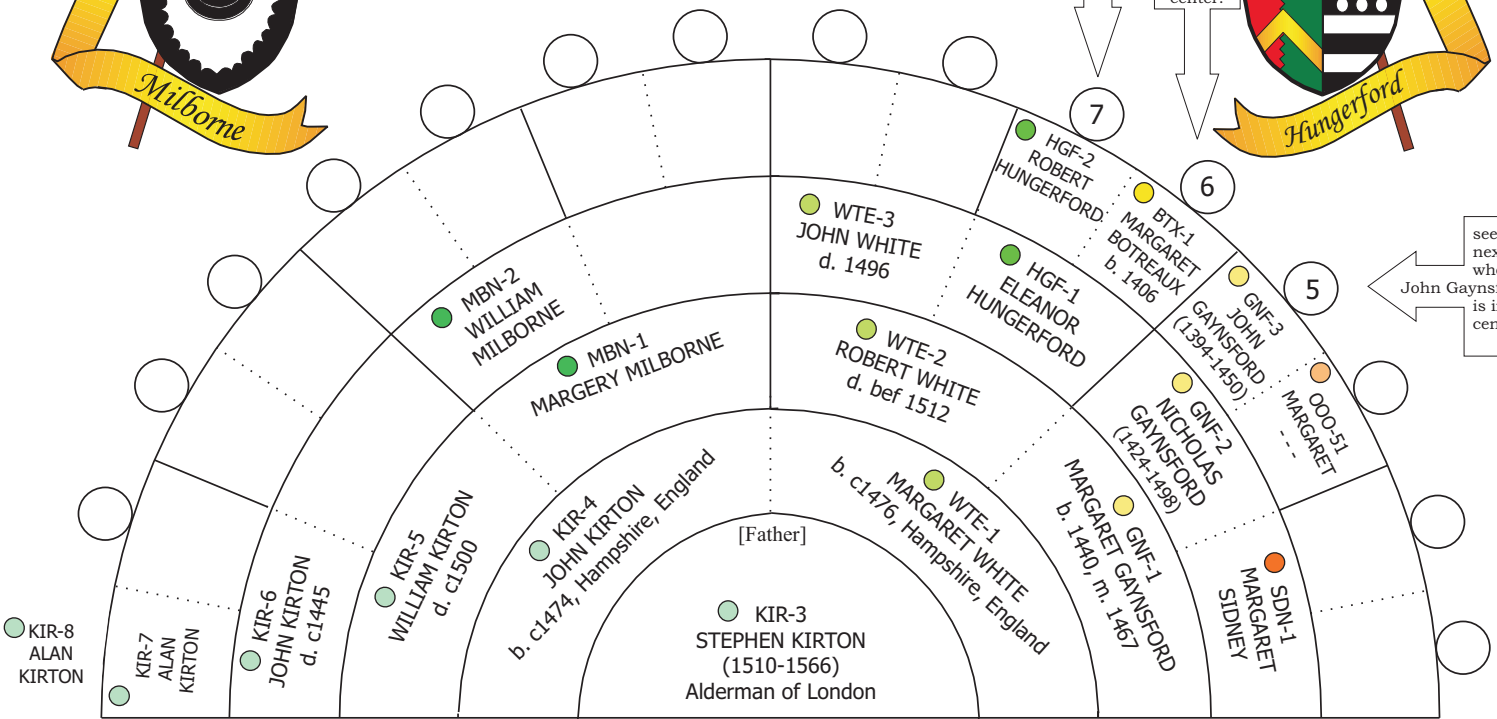

Note: The colored dots are decorative and functional (helps when following a surname history). The 3 letter and a number combo is my reference code for each ancestor.

If you have any question or comments, please email me at:
KLWagner@ancestor-circles.com.

Kathleen Wagner

ANCESTOR CIRCLES

see chart 7 where Robert Hungerford is in the center.

see chart 6 where Margaret Botreaux is in the center.

see the next chart where John Gaynsford is in the center.

Great Great Grandparents Great Great Grandparents Great Grandparents Grandparents Grandparents Great Grandparents Great Grandparents Great Great Grandparents Great Great Grandparents

see Chart 153

KIRTON

Father's Family Name

OFFLEY

Mother's Family Name

CHART NO 4

ANCESTOR CIRCLES

Great Great Grandparents Great Great Grandparents Great Grandparents Grandparents [Father] Grandparents Great Grandparents Great Great Grandparents Great Great Grandparents

Grandparents

Great Grandparents

Great Great Grandparents

Great Great Grandparents

HGF-2 ROBERT HUNGERFORD
d. 14 May 1459

see Chart 4

ENG-9d RICHARD Earl of Cornwall [see 27] + mistress

HUNGERFORD