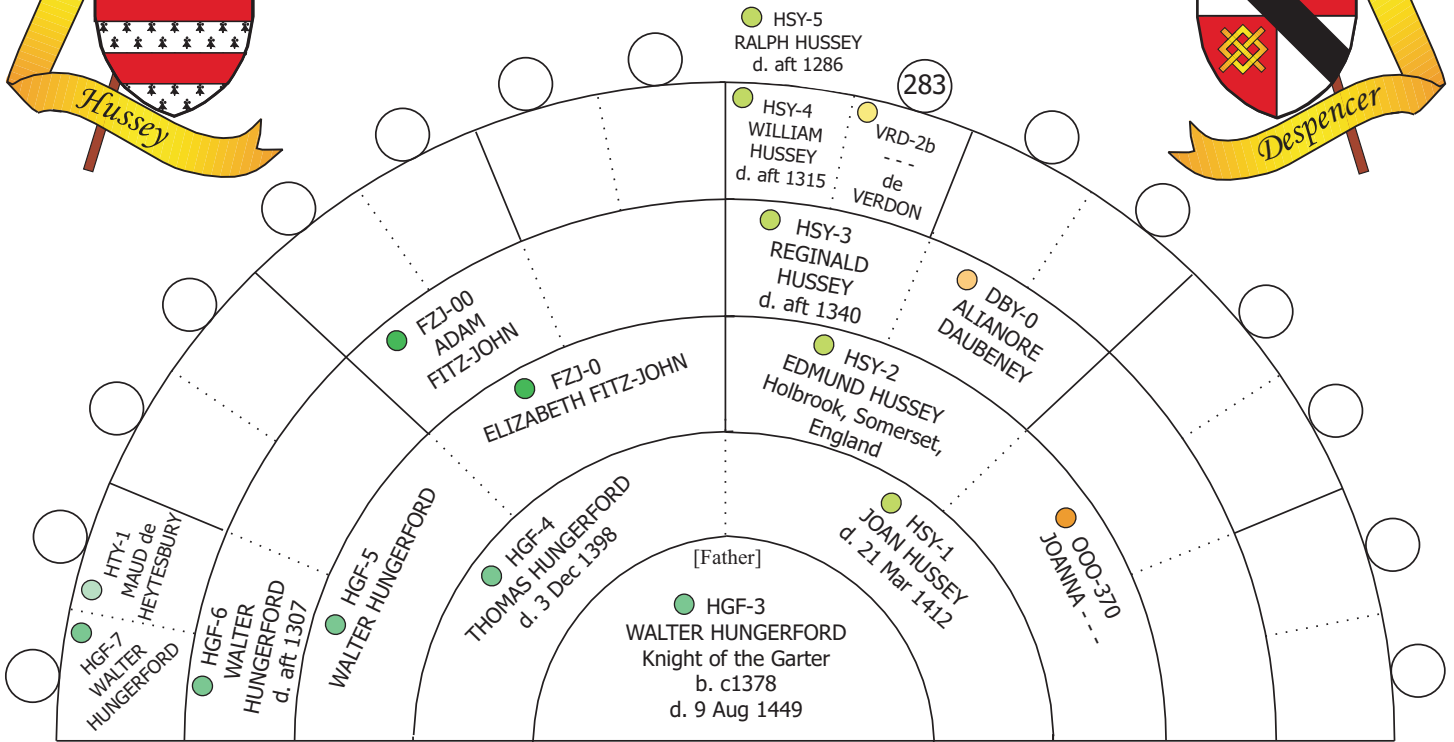

GNF-3 JOHN GAYNSFORD (1394-1450) see Chart 4

GAYNSFORD
Father's Family Name

CHART NO 5

Mother's Family Name

ANCESTOR CIRCLES

- BTX-9 REYNOLD de BOTREAUX d. 1273
- BTX-8 WILLIAM de BOTREAUX d. 1302 m.
- CPN-3b DIONISIA de CHAMPERNON [see 185]
- BTX-7 WILLIAM de BOTREAUX d. c.1342

Great Great Grandparents Great Grandparents Great Grandparents Grandparents Grandparents Great Grandparents Great Grandparents Great Grandparents Great Grandparents

see Chart 4

BOTREAUX

Father's Family Name

BEAUMONT

Mother's Family Name

CHART NO 6

ANCESTOR CIRCLES

Great Great Grandparents

Great Great Grandparents

Great Grandparents

Grandparents

Grandparents

Great Grandparents

Great Great Grandparents

Great Great Grandparents

HGF-2 ROBERT HUNGERFORD
d. 14 May 1459

see Chart 4

ENG-9d RICHARD Earl of Cornwall [see 27] + mistress

HUNGERFORD