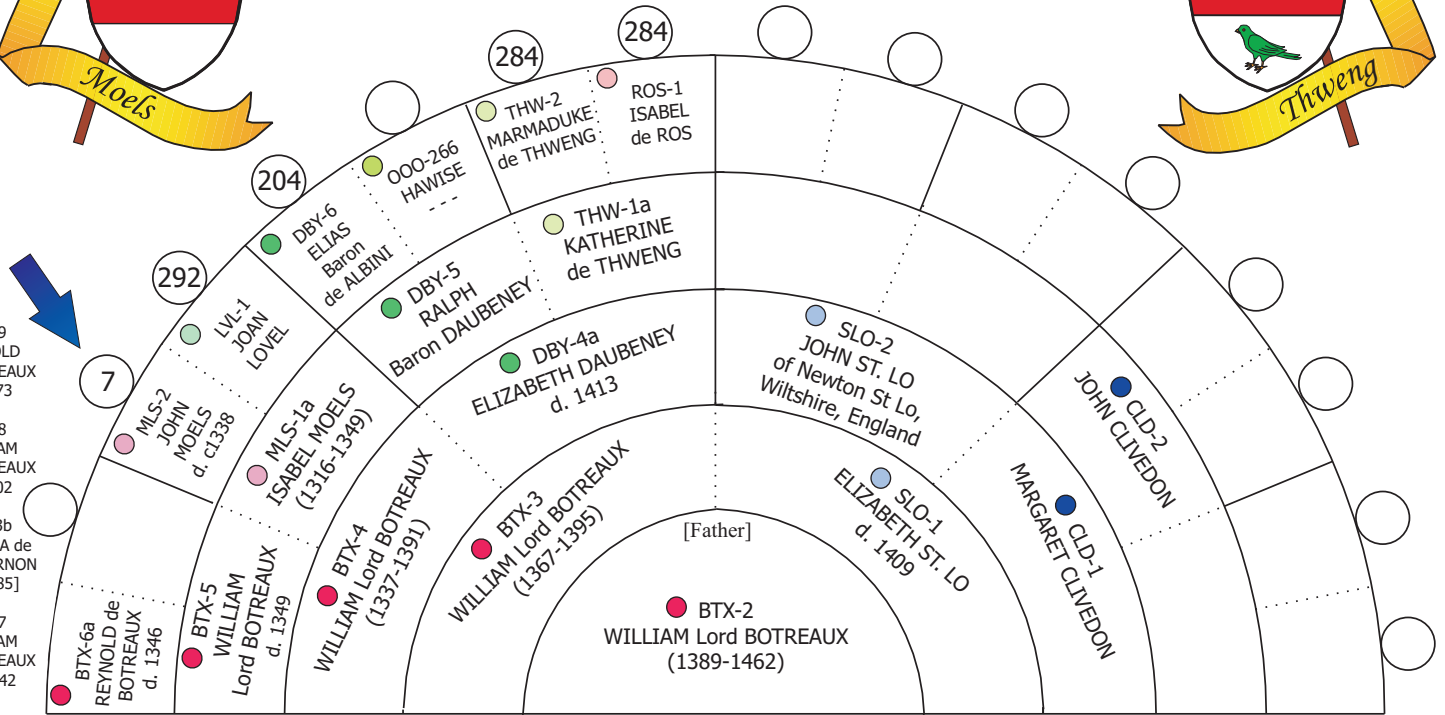

Kathleen Wagner

ANCESTOR CIRCLES

see chart 7 where Robert Hungerford is in the center.

see chart 6 where Margaret Botreaux is in the center.

see the next chart where John Gaynsford is in the center.

Great Great Grandparents Great Great Grandparents Great Grandparents Grandparents Grandparents Great Grandparents Great Grandparents Great Great Grandparents Great Great Grandparents

see Chart 153

KIRTON

Father's Family Name

OFFLEY

Mother's Family Name

CHART NO 4

ANCESTOR CIRCLES

Great Great Grandparents Great Great Grandparents Great Grandparents Grandparents [Father] Grandparents Great Grandparents Great Great Grandparents Great Great Grandparents

GNF-3 JOHN GAYNSFORD (1394-1450) see Chart 4

GAYNSFORD
Father's Family Name

CHART NO 5

Mother's Family Name

ANCESTOR CIRCLES

- BTX-9 REYNOLD de BOTREAUX d. 1273
- BTX-8 WILLIAM de BOTREAUX d. 1302 m.
- CPN-3b DIONISIA de CHAMPERNON [see 185]
- BTX-7 WILLIAM de BOTREAUX d. c.1342

Grandparents

Great Grandparents

Great Great Grandparents

Great Great Grandparents

HGF-2 ROBERT HUNGERFORD
d. 14 May 1459

see Chart 4

ENG-9d RICHARD Earl of Cornwall [see 27] + mistress

HUNGERFORD