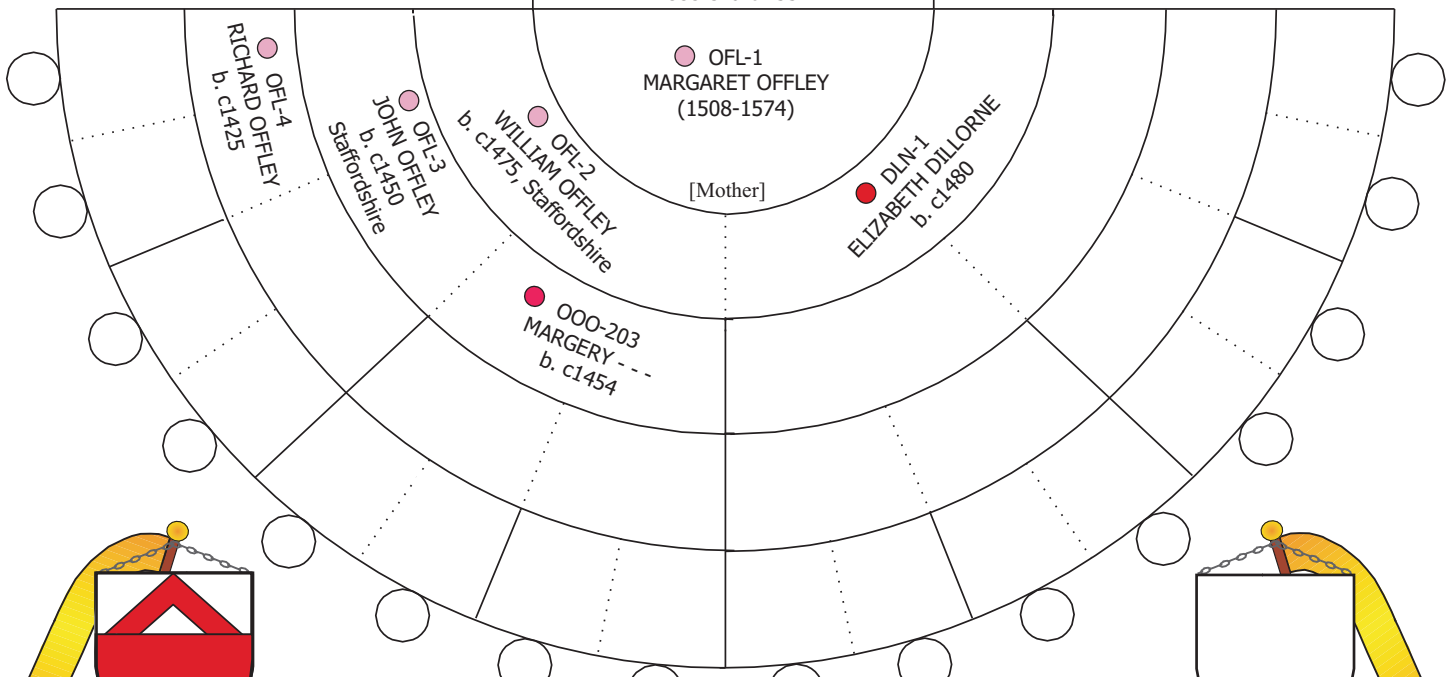

Kathleen Wagner

ANCESTOR CIRCLES

see chart 7 where Robert Hungerford is in the center.

see chart 6 where Margaret Botreaux is in the center.

see the next chart where John Gaynsford is in the center.

Great Great Grandparents Great Great Grandparents Great Grandparents Grandparents Grandparents Great Grandparents Great Grandparents Great Great Grandparents Great Great Grandparents

see Chart 153

KIRTON

Father's Family Name

OFFLEY

Mother's Family Name

CHART NO 4

ANCESTOR CIRCLES

Great Great Grandparents Great Great Grandparents Great Grandparents Grandparents [Father] Grandparents Great Grandparents Great Great Grandparents Great Great Grandparents