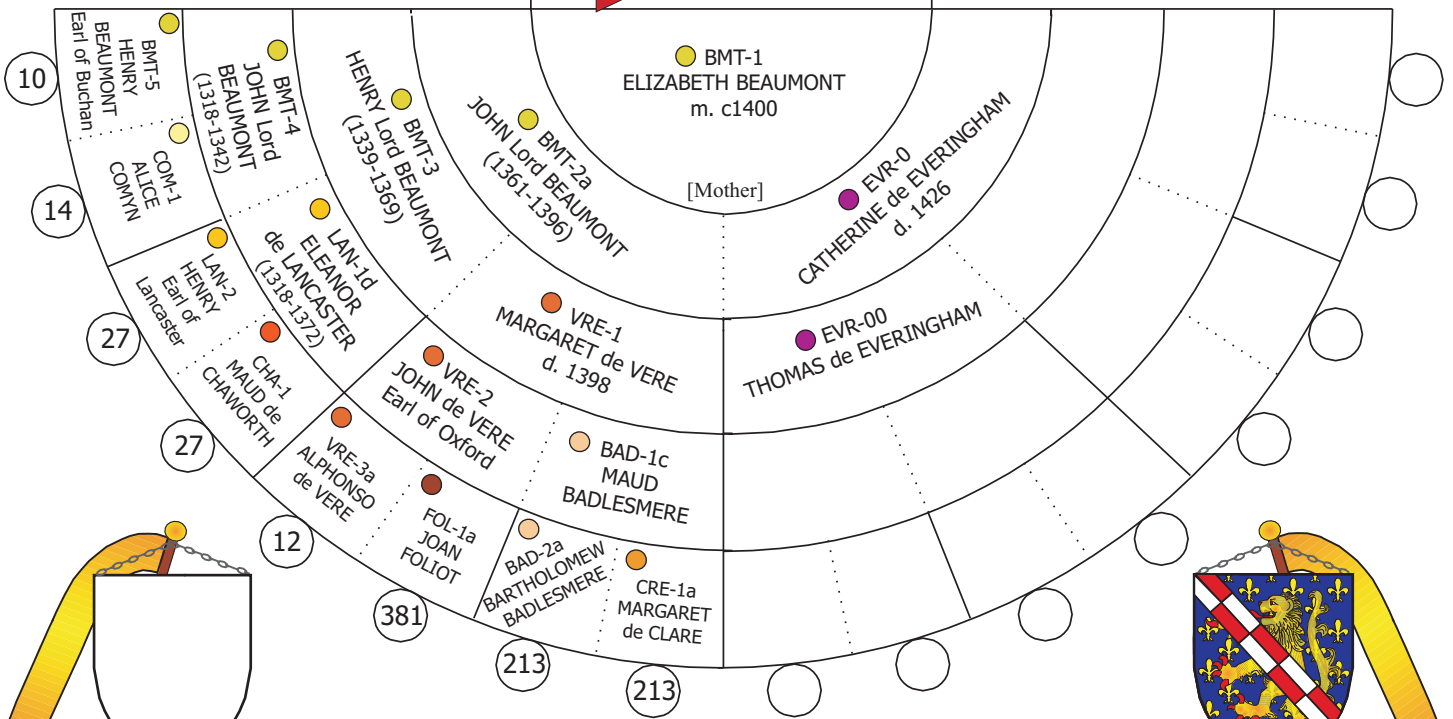

BOTREAUX

Father's Family Name

BEAUMONT

Mother's Family Name

CHART NO 6