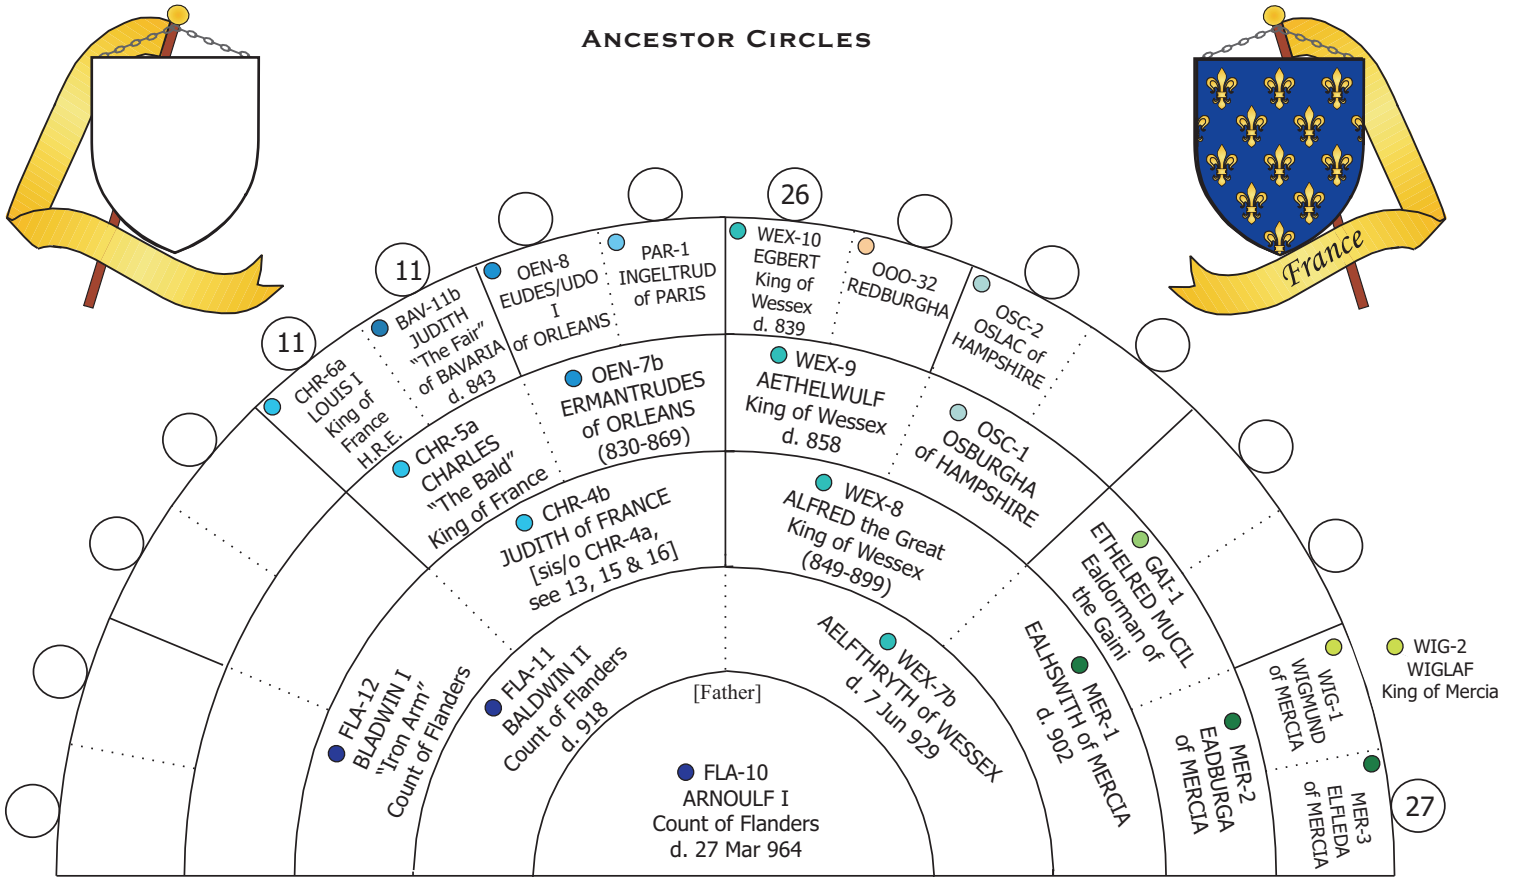

ANCESTOR CIRCLES

Great Great Grandparents Great Great Grandparents Great Grandparents Grandparents [Father] Grandparents Great Grandparents Great Great Grandparents Great Great Grandparents

FLA-10 ARNOULF I
Count of Flanders
d. 27 Mar 964

FLA-9a BALDWIN III
Count of Flanders
d. 1 Nov 962
see Chart 4

Counts of
FLANDERS
Father's Family Name

Counts of
VERMANDOIS
Mother's Family Name