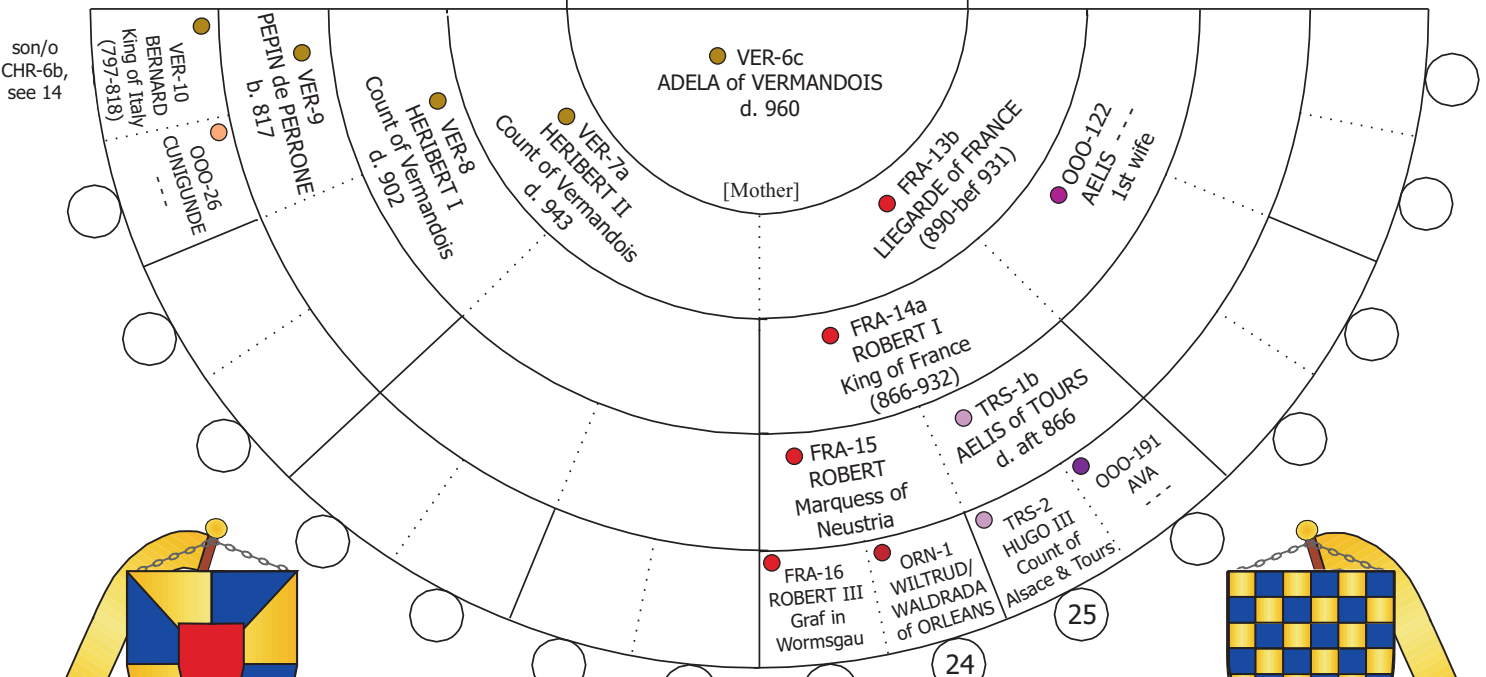

ANCESTOR CIRCLES

Great Great Grandparents Great Great Grandparents Great Grandparents Grandparents [Father] Grandparents Great Grandparents Great Great Grandparents Great Great Grandparents

FLA-10 ARNOULF I
Count of Flanders
d. 27 Mar 964

FLA-9a BALDWIN III
Count of Flanders
d. 1 Nov 962
see Chart 4

Counts of
FLANDERS
Father's Family Name

Counts of
VERMANDOIS
Mother's Family Name