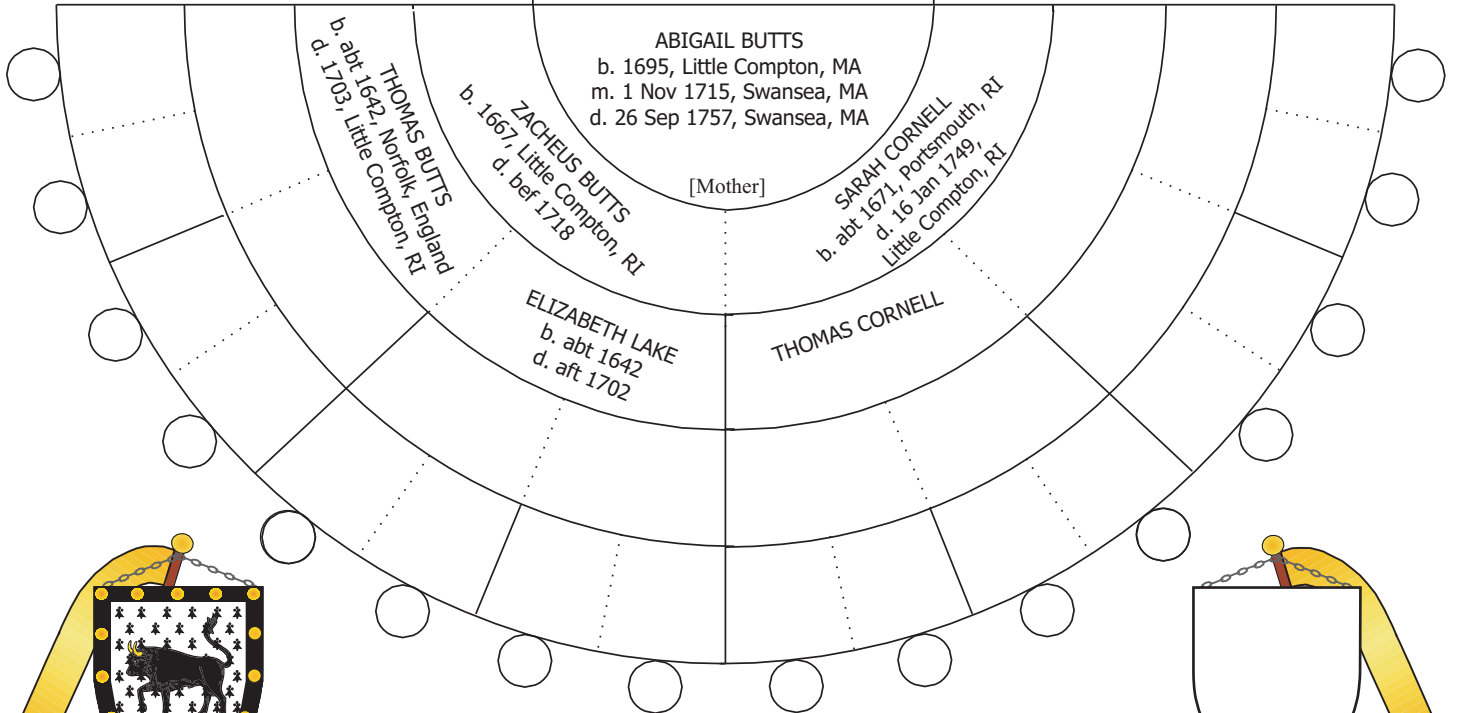

# ANCESTOR CIRCLES

Great Great Grandparents

Great Great Grandparents

Great Grandparents

Grandparents

JOHN COLE b. 12 Sep 1742, Swansea, MA d. 12 Oct 1826, Warren Twp, Washington Co, OH

Grandparents

Great Grandparents

Great Great Grandparents

Great Great Grandparents

see Chart Cole-A

**COLE**

Father's Family Name

**BUTTS**

Mother's Family Name

**CHART COLE-B**