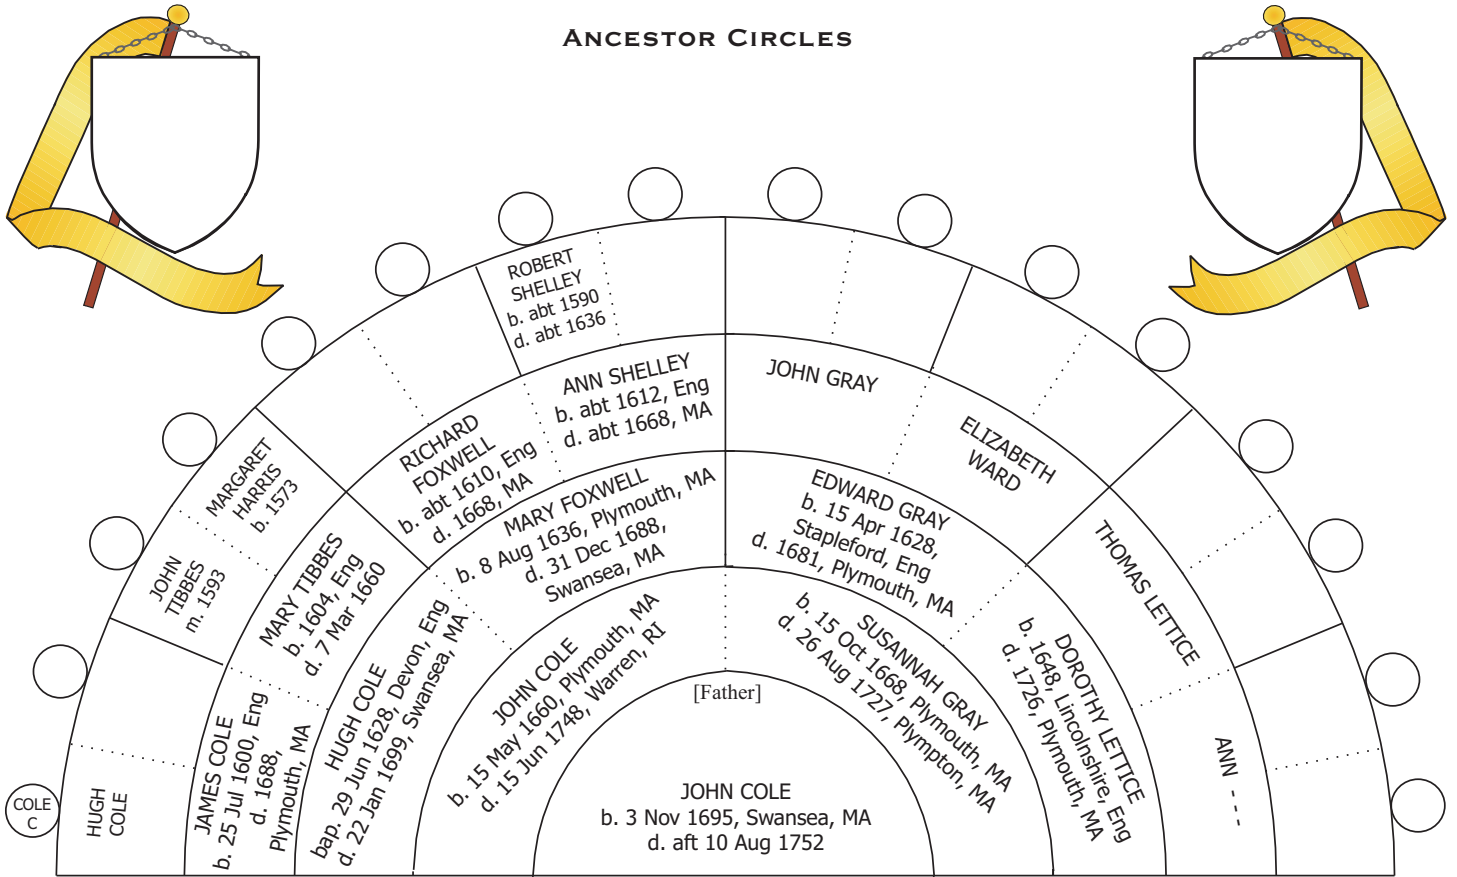

# ANCESTOR CIRCLES

Great Great Grandparents

Great Great Grandparents

Great Grandparents

Grandparents

JOHN COLE b. 12 Sep 1742, Swansea, MA d. 12 Oct 1826, Warren Twp, Washington Co, OH

Grandparents

Great Grandparents

Great Great Grandparents

Great Great Grandparents

see Chart Cole-A

**COLE**

Father's Family Name

**BUTTS**

Mother's Family Name

**CHART COLE-B**